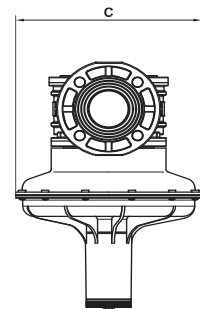

GAS NATURAL INDUSTRIAL

REGULADOR ROSCADO A CERO P1= 0,5 bar

CODIGO	DESCRIPCIÓN			PVR
REMA0000AG25	Regulador a Cero Dn-25	Ratio Gas / Aire 1/1	AG25	158,31 €
REMA0000AG32	Regulador a Cero Dn-32	Ratio Gas / Aire 1/1	AG32	193,63 €
REMA0000AG40	Regulador a Cero Dn-40	Ratio Gas / Aire 1/1	AG40	196,02 €
REMA0000AG50	Regulador a Cero Dn-50	Ratio Gas / Aire 1/1	AG50	231,43 €
REMA0000AG08	Regulador a Cero Dn-65	Ratio Gas / Aire 1/1	AG08	558,17 €
REMA0000AG09	Regulador a Cero Dn-80	Ratio Gas / Aire 1/1	AG09	614,74 €
REMA0000AG10	Regulador a Cero Dn-100	Ratio Gas / Aire 1/1	AG10	1.185,83 €
REMA000AG25R	Regulador a Cero Dn-25	Ratio Gas / Aire 1/1 - 1/10	AG25R	190,73 €
REMA000AG32R	Regulador a Cero Dn-32	Ratio Gas / Aire 1/1 - 1/10	AG32R	229,27 €
REMA000AG40R	Regulador a Cero Dn-40	Ratio Gas / Aire 1/1 - 1/10	AG40R	231,67 €
REMA000AG50R	Regulador a Cero Dn-50	Ratio Gas / Aire 1/1 - 1/10	AG50R	260,61 €
REMA000AG08R	Regulador a Cero Dn-65	Ratio Gas / Aire 1/1 - 1/10	AG08R	590,47 €
REMA000AG09R	Regulador a Cero Dn-80	Ratio Gas / Aire 1/1 - 1/10	AG09R	647,04 €
REMA000AG10R	Regulador a Cero Dn-100	Ratio Gas / Aire 1/1 - 1/10	AG10R	1.215,02 €
REMA000AG25I	Regulador a Cero Dn-25	Ratio Gas / Aire 1/1 - 10/1	AG25I	215,12 €
REMA000AG32I	Regulador a Cero Dn-32	Ratio Gas / Aire 1/1 - 10/1	AG32I	263,96 €
REMA000AG40I	Regulador a Cero Dn-40	Ratio Gas / Aire 1/1 - 10/1	AG40I	266,35 €
REMA000AG50I	Regulador a Cero Dn-50	Ratio Gas / Aire 1/1 - 10/1	AG50I	300,79 €
REMA000AG08I	Regulador a Cero Dn-65	Ratio Gas / Aire 1/1 - 10/1	AG08I	708,51 €
REMA000AG08I	Regulador a Cero Dn-80	Ratio Gas / Aire 1/1 - 10/1	AG09I	708,51 €
REMA000AG08I	Regulador a Cero Dn-100	Ratio Gas / Aire 1/1 - 10/1	AG10I	708,51 €
REMA0KITAGRC	Kit de regulación 1/4"			28,35 €

MADAS®