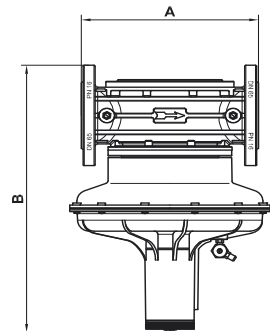

GAS NATURAL INDUSTRIAL

REGULADOR ROSCADO A CERO P1= 0,5 bar

CODIGO	DESCRIPCIÓN			PVR
REMA0000AG25	Regulador a Cero Dn-25	Ratio Gas / Aire 1/1	AG25	158,31 €
REMA0000AG32	Regulador a Cero Dn-32	Ratio Gas / Aire 1/1	AG32	193,63 €
REMA0000AG40	Regulador a Cero Dn-40	Ratio Gas / Aire 1/1	AG40	196,02 €
REMA0000AG50	Regulador a Cero Dn-50	Ratio Gas / Aire 1/1	AG50	231,43 €
REMA0000AG08	Regulador a Cero Dn-65	Ratio Gas / Aire 1/1	AG08	558,17 €
REMA0000AG09	Regulador a Cero Dn-80	Ratio Gas / Aire 1/1	AG09	614,74 €
REMA0000AG10	Regulador a Cero Dn-100	Ratio Gas / Aire 1/1	AG10	1.185,83 €
REMA000AG25R	Regulador a Cero Dn-25	Ratio Gas / Aire 1/1 - 1/10	AG25R	190,73 €
REMA000AG32R	Regulador a Cero Dn-32	Ratio Gas / Aire 1/1 - 1/10	AG32R	229,27 €
REMA000AG40R	Regulador a Cero Dn-40	Ratio Gas / Aire 1/1 - 1/10	AG40R	231,67 €
REMA000AG50R	Regulador a Cero Dn-50	Ratio Gas / Aire 1/1 - 1/10	AG50R	260,61 €
REMA000AG08R	Regulador a Cero Dn-65	Ratio Gas / Aire 1/1 - 1/10	AG08R	590,47 €
REMA000AG09R	Regulador a Cero Dn-80	Ratio Gas / Aire 1/1 - 1/10	AG09R	647,04 €
REMA000AG10R	Regulador a Cero Dn-100	Ratio Gas / Aire 1/1 - 1/10	AG10R	1.215,02 €
REMA000AG25I	Regulador a Cero Dn-25	Ratio Gas / Aire 1/1 - 10/1	AG25I	215,12 €
REMA000AG32I	Regulador a Cero Dn-32	Ratio Gas / Aire 1/1 - 10/1	AG32I	263,96 €
REMA000AG40I	Regulador a Cero Dn-40	Ratio Gas / Aire 1/1 - 10/1	AG40I	266,35 €
REMA000AG50I	Regulador a Cero Dn-50	Ratio Gas / Aire 1/1 - 10/1	AG50I	300,79 €
REMA000AG08I	Regulador a Cero Dn-65	Ratio Gas / Aire 1/1 - 10/1	AG08I	708,51 €
REMA000AG08I	Regulador a Cero Dn-80	Ratio Gas / Aire 1/1 - 10/1	AG09I	708,51 €
REMA000AG08I	Regulador a Cero Dn-100	Ratio Gas / Aire 1/1 - 10/1	AG10I	708,51 €
REMA0KITAGRC	Kit de regulación 1/4"			28,35 €

MADAS®