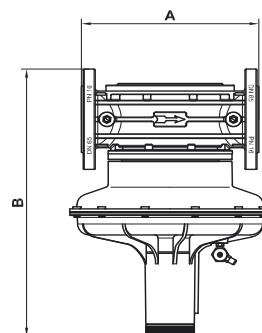

GAS NATURAL INDUSTRIAL

REGULADOR ROSCADO A CERO P1= 0,5 bar

CODIGO	DESCRIPCIÓN			PVR
REMA0000AG25	Regulador a Cero Dn-25	Ratio Gas / Aire 1/1	AG25	158,31 €
REMA0000AG32	Regulador a Cero Dn-32	Ratio Gas / Aire 1/1	AG32	193,63 €
REMA0000AG40	Regulador a Cero Dn-40	Ratio Gas / Aire 1/1	AG40	196,02 €
REMA0000AG50	Regulador a Cero Dn-50	Ratio Gas / Aire 1/1	AG50	231,43 €
REMA0000AG08	Regulador a Cero Dn-65	Ratio Gas / Aire 1/1	AG08	558,17 €
REMA0000AG09	Regulador a Cero Dn-80	Ratio Gas / Aire 1/1	AG09	614,74 €
REMA0000AG10	Regulador a Cero Dn-100	Ratio Gas / Aire 1/1	AG10	1.185,83 €
REMA000AG25R	Regulador a Cero Dn-25	Ratio Gas / Aire 1/1 - 1/10	AG25R	190,73 €
REMA000AG32R	Regulador a Cero Dn-32	Ratio Gas / Aire 1/1 - 1/10	AG32R	229,27 €
REMA000AG40R	Regulador a Cero Dn-40	Ratio Gas / Aire 1/1 - 1/10	AG40R	231,67 €
REMA000AG50R	Regulador a Cero Dn-50	Ratio Gas / Aire 1/1 - 1/10	AG50R	260,61 €
REMA000AG08R	Regulador a Cero Dn-65	Ratio Gas / Aire 1/1 - 1/10	AG08R	590,47 €
REMA000AG09R	Regulador a Cero Dn-80	Ratio Gas / Aire 1/1 - 1/10	AG09R	647,04 €
REMA000AG10R	Regulador a Cero Dn-100	Ratio Gas / Aire 1/1 - 1/10	AG10R	1.215,02 €
REMA000AG25I	Regulador a Cero Dn-25	Ratio Gas / Aire 1/1 - 10/1	AG25I	215,12 €
REMA000AG32I	Regulador a Cero Dn-32	Ratio Gas / Aire 1/1 - 10/1	AG32I	263,96 €
REMA000AG40I	Regulador a Cero Dn-40	Ratio Gas / Aire 1/1 - 10/1	AG40I	266,35 €
REMA000AG50I	Regulador a Cero Dn-50	Ratio Gas / Aire 1/1 - 10/1	AG50I	300,79 €
REMA000AG08I	Regulador a Cero Dn-65	Ratio Gas / Aire 1/1 - 10/1	AG08I	708,51 €
REMA000AG08I	Regulador a Cero Dn-80	Ratio Gas / Aire 1/1 - 10/1	AG09I	708,51 €
REMA000AG08I	Regulador a Cero Dn-100	Ratio Gas / Aire 1/1 - 10/1	AG10I	708,51 €
REMA0KITAGRC	Kit de regulación 1/4"			28,35 €

MADAS®