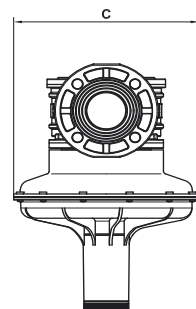

Conexión	A	B	C	Peso (Kg)
DN 15 COMPACT	120	155	95	0,8
DN 20 COMPACT	120	155	95	0,8
DN25 COMPACT	120	155	140	0,8
DN 15	120	193	140	1,3
DN-20	120	193	140	1,3
DN-25	120	193	140	1,3
DN-32	160	260	225	3,2
DN-40	160	260	225	3,2
DN-50	160	281	225	3,5

RESITE *gas*

TEL. 916418495
FAX. 916448498
INFO@RESITE.ES

C/ NAVALES, 51
POL.IND.URTINSA
ALCORCÓN - 28923
MADRID

03/03/2015

Página: **165**
Familia: **GNI4**

Validez mes en curso